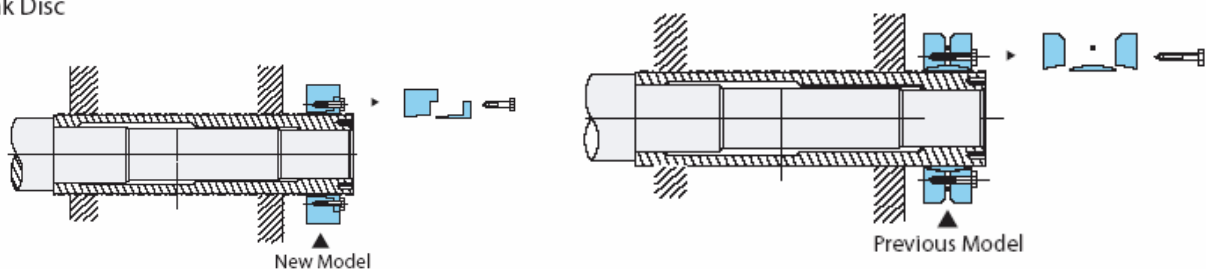

Hollow Shrink Disc