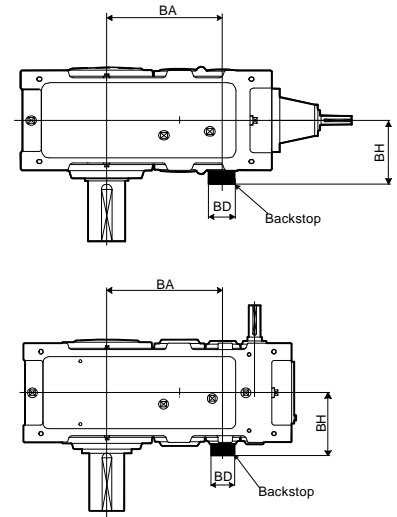

## Specifications & Dimensions

Reducer Size	Output Torque (kNm)	Reduction Ratio	Assembly	Mounting	Dimensions		
					BA	BD	BH
9050	15.3	20 to 400	Right angle & Parallel Shaft	Horizontal	358	150	245
9055	19.9	25 to 500			397	150	245
9060	24.4	20 to 400			414	175	276
9070	38.2	20 to 400			482	190	308
9075	47.8	25 to 500			535	190	308
9080	58.5	20 to 400			556	210	363
9085	73.1	25 to 500			612	210	363