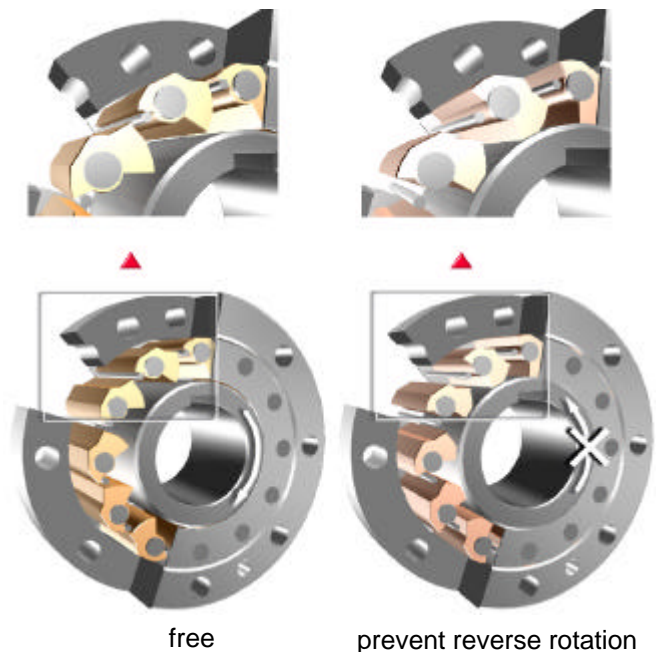

# Backstop

to prevent reverse rotation.

**High Quality**  
**Quick Delivery**  
**Maintenance Free**  
**More Competitive**

Conveyer Drives

Water Treatment Applications

## Features

- **High Quality**  
No oil leakage - the backstop is mounted internally on the intermediate shaft.
- **Quick Delivery**  
Parts in stock
- **Maintenance Free**  
No special lubrication required
- **More Competitive Price**  
Standardization and Integral design